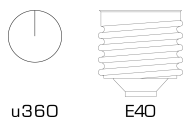

Order no.: 224326

Techn. Values:

Designation:	HIT 150 bl E 40
Colour:	blue
Wattage (W):	150
Lamp current (A):	1,8
Voltage (V):	100
Luminous flux (lm):	3200
Colour saturation (%):	0,66
Dominating wavelength (nm):	465
Diameter (mm max.):	47
Length (mm max.):	211
LCL (mm):	132
Base:	E40
Average life (h):	8000
Burning position:	u360
Packing unit:	12
Bulb form:	tubular