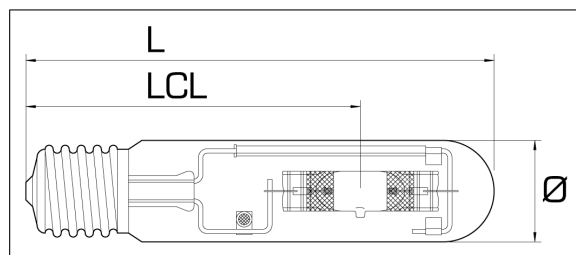

Order no.: 224326

Techn. Values:

Designation:	HIT 150 bl E 40
Colour:	blue
Wattage (W):	150
Lamp current (A):	1,8
Voltage (V):	100
Luminous flux (lm):	3200
Colour saturation (%):	0,66
Dominating wavelength (nm):	465
Diameter (mm max.):	47
Length (mm max.):	211
LCL (mm):	132
Base:	E40
Average life (h):	8000
Burning position:	u360
Packing unit:	12
Bulb form:	tubular