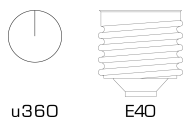

Order no.: 224316

Techn. Values:

Designation:	HIT 150 gr E40
Colour:	green
Wattage (W):	150
Lamp current (A):	1,8
Voltage (V):	100
Luminous flux (lm):	12000
Colour saturation (%):	0,43
Dominating wavelength (nm):	560
Diameter (mm max.):	47
Length (mm max.):	211
LCL (mm):	132
Base:	E40
Average life (h):	8000
Burning position:	u360
Packing unit:	12
Bulb form:	tubular