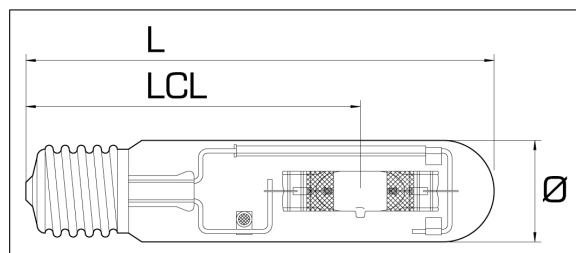

Order no.: 224316

Techn. Values:

Designation:	HIT 150 gr E40
Colour:	green
Wattage (W):	150
Lamp current (A):	1,8
Voltage (V):	100
Luminous flux (lm):	12000
Colour saturation (%):	0,43
Dominating wavelength (nm):	560
Diameter (mm max.):	47
Length (mm max.):	211
LCL (mm):	132
Base:	E40
Average life (h):	8000
Burning position:	u360
Packing unit:	12
Bulb form:	tubular